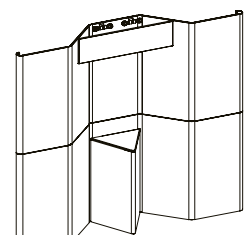

HERO H12-2
full height exhibit with
curved endcaps, counter
& backlit header

HERO H13
full height exhibit with
curved endcaps

HERO H14
full height exhibit with
curved endcaps

HERO H15-1
full height exhibit with
curved endcaps & backlit
header

HERO H15-2
full height exhibit with
curved endcaps, counter &
backlit header

FABRIC CHOICES

All Hero & Horizon folding display panels are available with detachable graphic panels or "velcro-friendly" fabric panels of your choice. Actual fabric color may vary slightly.