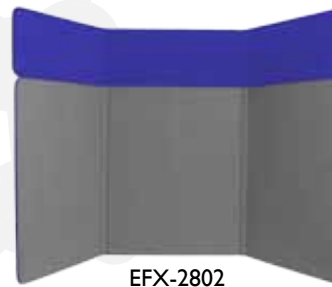

HORIZON 6

WEIGHS 22 LBS HZ-6

- main panel sizes approximately= 2' x 3'
- custom sized panel displays are available
- shown with optional detachable graphics
- available in a variety of fabric color options (page 19)

TABLETOP | STANDARD

WEIGHS 12 LBS HZ-TT-S

- 3 panels plus a header
- shown with optional detachable graphics
- available in a variety of fabric color options (page 19)

TABLETOP | DELUXE MASTER

WEIGHS 13.5 LBS HZ-TT-M

- detachable graphics available
- available in a variety of fabric color options (page 19)

HORIZON 8

WEIGHS 31 LBS HZ-8

- 8 panel kit
- complete backwall with 2 headers
- detachable graphics available
- available in a variety of fabric color options (page 19)

EFEX

- 2801 three panel kit: EFX-2801
- 2802 three panel kit w/header: EFX-2802

- lightweight, fabric covered tabletop display, 28" w x 35" h

- available in a choice of 4 basic color combinations:

HERO

- durable premium seamless exhibit panel kits
- convenience of folding panels with elegant, seamless panel construction
- concealed hinges
- unique 2" radius curved ends lend a polished appearance
- full height units can also be used as two tabletop units
- available in a variety of fabric color options
- shown with optional detachable graphics  