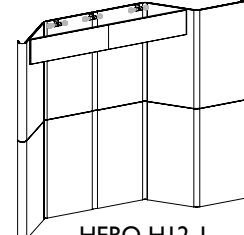

HERO H12-1
full height exhibit with curved
endcaps and backlit header