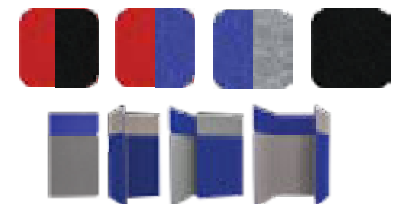

TABLETOP | STANDARD

WEIGHS 12 LBS HZ-TT-S

- 3 panels plus a header
- shown with optional detachable graphics
- available in a variety of fabric color options (page 19)

TABLETOP | DELUXE MASTER

WEIGHS 13.5 LBS HZ-TT-M

- detachable graphics available
- available in a variety of fabric color options (page 19)

HORIZON 8

WEIGHS 31 LBS HZ-8

- 8 panel kit
- complete backwall with 2 headers
- detachable graphics available
- available in a variety of fabric color options (page 19)

EFEX

- 2801 three panel kit: EFX-2801
- 2802 three panel kit w/header: EFX-2802

- lightweight, fabric covered tabletop display, 28" w x 35" h

- available in a choice of 4 basic color combinations:

HERO

- durable premium seamless exhibit panel kits
- convenience of folding panels with elegant, seamless panel construction
- concealed hinges
- unique 2" radius curved ends lend a polished appearance
- full height units can also be used as two tabletop units
- available in a variety of fabric color options
- shown with optional detachable graphics  