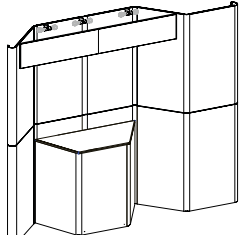

EFEX

- 2801 three panel kit: EFX-2801
- 2802 three panel kit w/header: EFX-2802

- lightweight, fabric covered tabletop display, 28" w x 35" h

- available in a choice of 4 basic color combinations:

HERO

- durable premium seamless exhibit panel kits
- convenience of folding panels with elegant, seamless panel construction
- concealed hinges
- unique 2" radius curved ends lend a polished appearance
- full height units can also be used as two tabletop units
- available in a variety of fabric color options
- shown with optional detachable graphics  

HERO H05
tabletop display

HERO H06
tabletop display with
backlit header

HERO H07
tabletop display with backlit
header and curved endcaps

HERO H08
tabletop display with backlit
header and curved endcaps

7'10" HIGH

HERO H09
full height exhibit
with curved endcaps

HERO H10
full height exhibit with curved
endcaps and backlit header

HERO H11
full height exhibit with
curved endcaps

HERO H12-1
full height exhibit with curved
endcaps and backlit header

HERO H12-2
full height exhibit with
curved endcaps, counter
& backlit header

HERO H13
full height exhibit with
curved endcaps

HERO H14
full height exhibit with
curved endcaps

HERO H15-1
full height exhibit with
curved endcaps & backlit
header